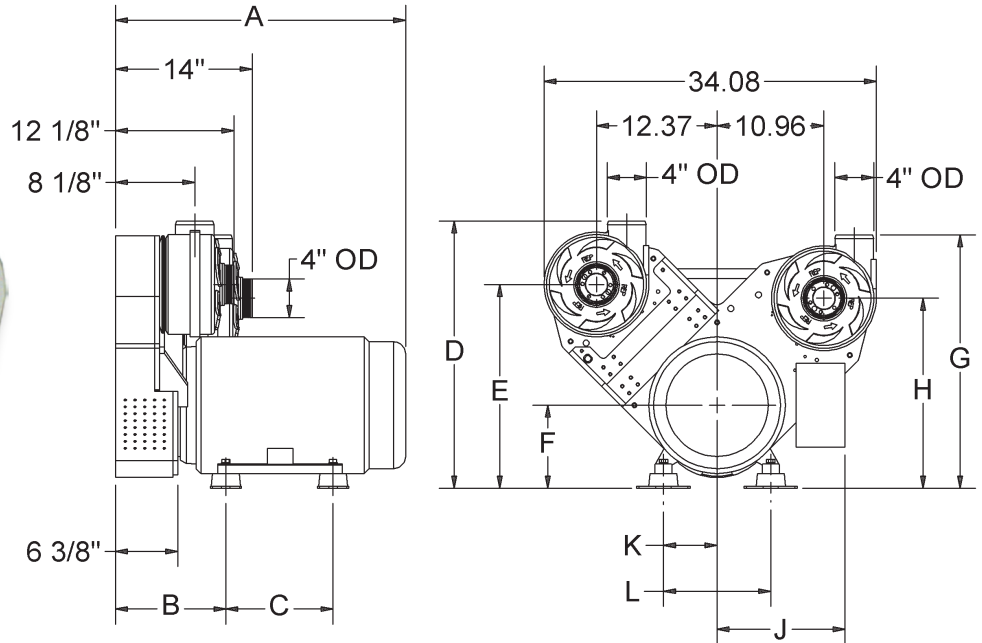

Republic Centrifugal Blower RB 2400

REPUBLIC
Blower Systems®

RB 2400 Specifications

- ▲ 10-50 Horsepower – Up to 20,000 RPM
- ▲ Most Versatile, Providing Local Mounting
- ▲ Ceramic Hybrid Bearings
- ▲ Multi-lip Seals on Both Ends of the Shaft
- ▲ Easy to Remove Bearing/Impeller Housing for Quick Repair
- ▲ Hard Anodized (optional)
- ▲ Blower Outlet Discharge is Rotatable 360°
- ▲ Precision Balanced Shaft/Impeller Assemblies
- ▲ Zinc Plated Steel Motor Pulley
- ▲ Stainless Steel Blower Pulley
- ▲ Aluminum Blower Housing
- ▲ 6061 T6 Aluminum Impeller
- ▲ Bearing Housing is Steel Construction for Extra Rigidity
- ▲ 16 Groove Belt for Long Life
- ▲ Inlet and Outlet Flanges Available
- ▲ Enclosures for Noise Control (optional)
- ▲ Exhaust Silencer (optional)
- ▲ Operational with all Types of Motors– Washdown, Explosion Proof, High Efficiency and Hydraulic
- ▲ 100% Operational Performance and Vibration Tested
- ▲ One Year Warranty
- ▲ Water-cooled Blower Available

| HP | A | B | C | D | E | F | G | H | J | K | L |
|-------------|-------|--------|----|--------|--------|-------|----------|----------|--------|-------|--------|
| 25 (284TSC) | 29.77 | 11 C/8 | 11 | 27 3/8 | 20 7/8 | 8 1/2 | 25 31/32 | 19 15/32 | 13 1/8 | 5 1/2 | 11 |
| 30 (286TSC) | 29.77 | 11 3/8 | 11 | 27 3/8 | 20 7/8 | 8 1/2 | 25 31/32 | 19 15/32 | 13 1/8 | 5 1/2 | 11 |
| 40 (324TSC) | 31.66 | 11 3/8 | 12 | 28 3/8 | 21 7/8 | 9 1/2 | 26 31/32 | 20 15/32 | 14 5/8 | 6 1/4 | 12 1/2 |
| 50 (326TSC) | 31.66 | 11 3/8 | 12 | 28 3/8 | 21 7/8 | 9 1/2 | 26 31/32 | 20 15/32 | 14 5/8 | 6 1/4 | 12 1/2 |

| HP | Est. WGT. (lbs) |
|-------------|-----------------|
| 25 (284TSC) | 513 |
| 30 (286TSC) | 513 |
| 40 (324TSC) | 615 |
| 50 (326TSC) | 725 |

| Retro Kit Est. WGT. (lbs) | 108 |
|---------------------------|-----|
|---------------------------|-----|