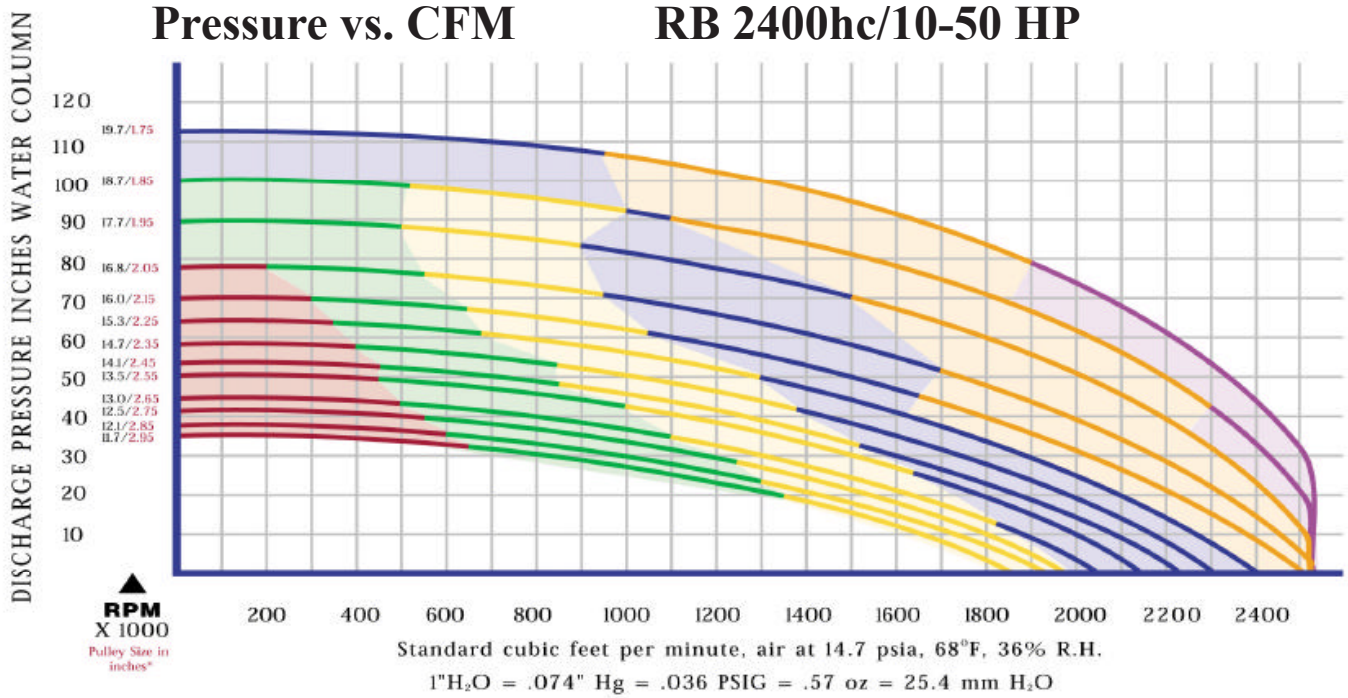

5131 Cash Road ▲ Dallas, TX 75247 ▲ P 214.631.8070 ▲ F 214.631.3673 ▲ 800.847.0380

www.republicsales.com

Republic Centrifugal Blower Performance Curves

REPUBLIC

Blower Systems®

- RB 1200HC-10 HP
- RB 1200HC-15 HP
- RB 1200HC-20 HP
- RB 1200HC-30 HP
- RB 1200HC-40 HP
- RB 1200HC-50 HP