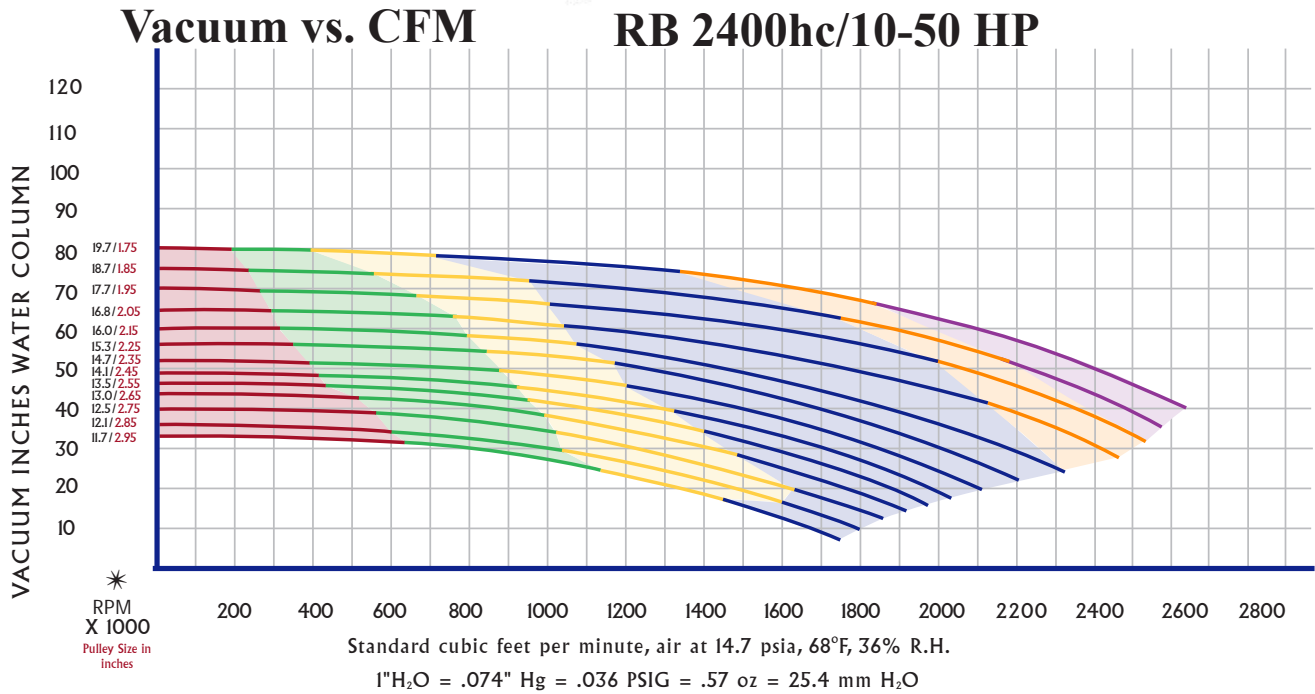

Republic Centrifugal Blower RB 2400

REPUBLIC
Blower Systems®

RB 2400 Specifications

- ▲ 10-50 Horsepower – Up to 20,000 RPM
- ▲ Most Versatile, Providing Local Mounting
- ▲ Ceramic Hybrid Bearings
- ▲ Multi-lip Seals on Both Ends of the Shaft
- ▲ Easy to Remove Bearing/Impeller Housing for Quick Repair
- ▲ Hard Anodized (optional)
- ▲ Blower Outlet Discharge is Rotatable 360°
- ▲ Precision Balanced Shaft/Impeller Assemblies
- ▲ Zinc Plated Steel Motor Pulley
- ▲ Stainless Steel Blower Pulley
- ▲ Aluminum Blower Housing
- ▲ 6061 T6 Aluminum Impeller
- ▲ Bearing Housing is Steel Construction for Extra Rigidity
- ▲ 16 Groove Belt for Long Life
- ▲ Inlet and Outlet Flanges Available
- ▲ Enclosures for Noise Control (optional)
- ▲ Exhaust Silencer (optional)
- ▲ Operational with all Types of Motors– Washdown, Explosion Proof, High Efficiency and Hydraulic
- ▲ 100% Operational Performance and Vibration Tested
- ▲ One Year Warranty
- ▲ Water-cooled Blower Available

5131 Cash Road ▲ Dallas, TX 75247 ▲ P 214.631.8070 ▲ F 214.631.3673 ▲ 800.847.0380

www.republicsales.com

Republic Centrifugal Blower Performance Curves

REPUBLIC

Blower Systems®

- RB 1200HC-10 HP
- RB 1200HC-15 HP
- RB 1200HC-20 HP
- RB 1200HC-30 HP
- RB 1200HC-40 HP
- RB 1200HC-50 HP